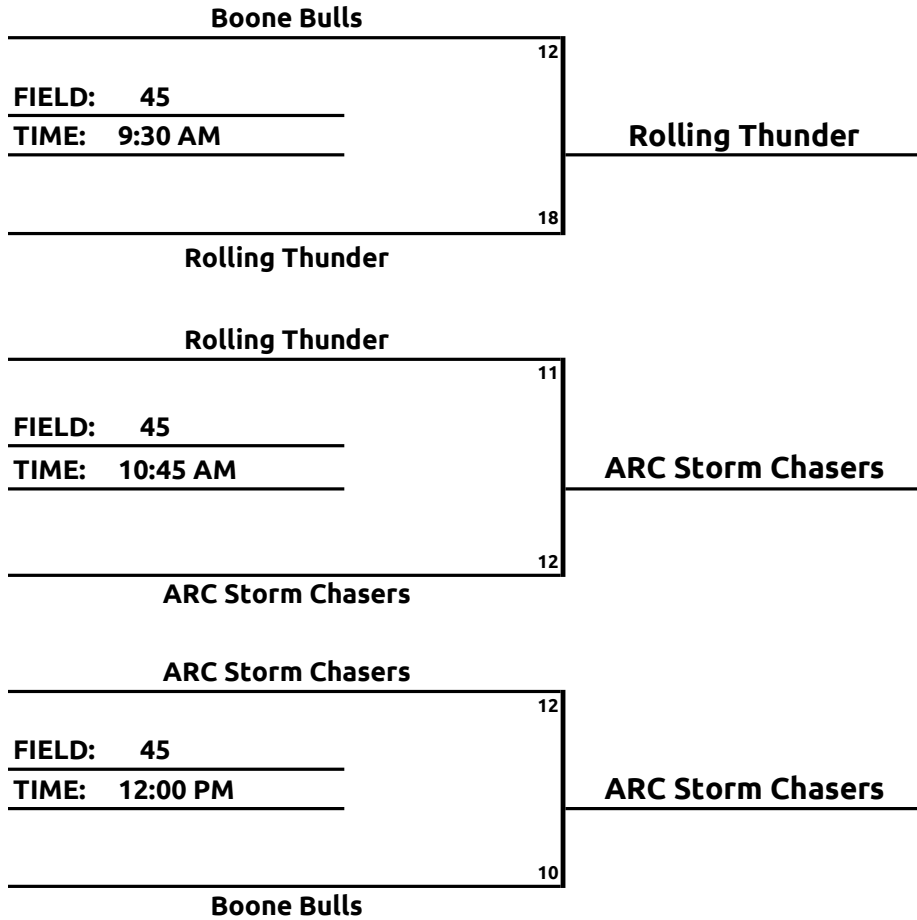

State Softball Tournament

Division: Division_1

TEAMS	WINS	LOSSES	FINAL PLACE
Link Cubs	1	1	2nd
Muscatine Warriors	0	2	3rd
CR Strikers	2	0	1st

State Softball Tournament

Division: Division_2

TEAMS	WINS	LOSSES	FINAL PLACE
Boone Bulls	0	2	3rd
Rolling Thunder	1	1	2nd
ARC Storm Chasers	2	0	1st