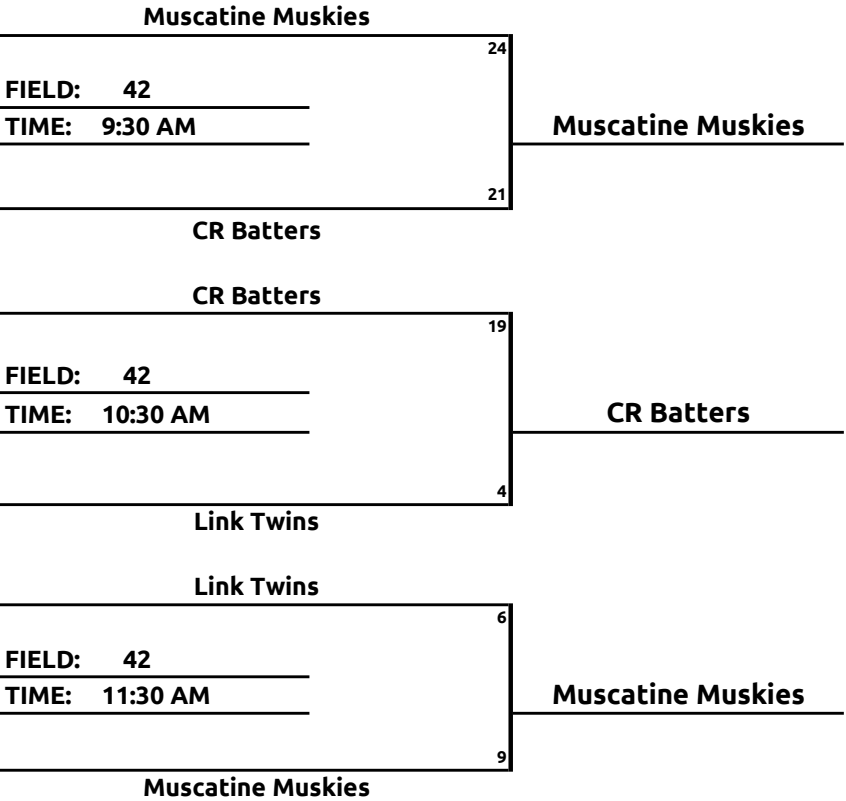

State Softball Tournament Division: Developmental_1

CR Grand Slam	16	CR Grand Slam
FIELD: 41	15	
TIME: 9:30 AM		
SCA Rockets		
SCA Rockets		
	7	Liberty Landing Green
FIELD: 41	9	
TIME: 10:30 AM		
Liberty Landing Green		
Liberty Landing Green		
	14	CR Grand Slam
FIELD: 41	15	
TIME: 11:30 AM		
CR Grand Slam		

TEAMS	WINS	LOSSES	RUNS SCORED	RUNS ALLOWED	FINAL PLACE
CR Grand Slam	2	0			1st
SCA Rockets	0	2			3rd
Liberty Landing Green	1	1			1st

State Softball Tournament Division: Developmental_2

TEAMS	WINS	LOSSES	RUNS SCORED	RUNS ALLOWED	FINAL PLACE
Muscatine Muskies	2	0			1st
CR Batters	1	1			2nd
Link Twins	0	2			3rd

State Softball Tournament

Division: Division_1

TEAMS	WINS	LOSSES	FINAL PLACE
Link Cubs	1	1	2nd
Muscatine Warriors	0	2	3rd
CR Strikers	2	0	1st

State Softball Tournament

Division: Division_2

TEAMS	WINS	LOSSES	FINAL PLACE
Boone Bulls	0	2	3rd
Rolling Thunder	1	1	2nd
ARC Storm Chasers	2	0	1st