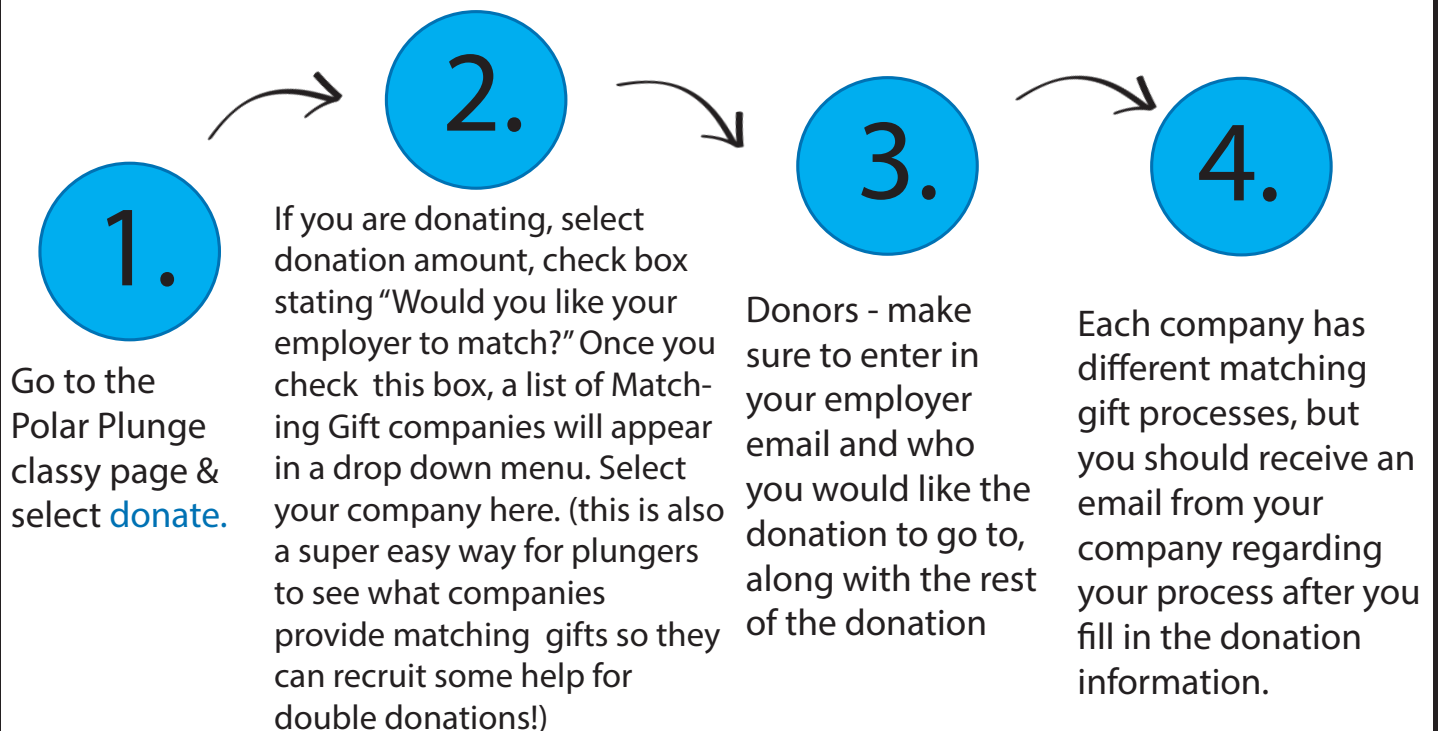

EMPLOYER MATCHING

DID YOU KNOW YOU CAN GET A DONATION TO YOUR PAGE **DOUBLED?**

YEP, THAT'S RIGHT. MANY COMPANIES HAVE MATCHING GIFT PROGRAMS THAT MATCH A SIMPLE DONATION FROM AN EMPLOYEE.

FOR EXAMPLE, IF YOUR AUNT WORKS AT WELLMARK (OR ANOTHER MATCHING GIFT COMPANY), AND DONATES $20 TO YOUR POLAR PLUNGE PAGE, SHE CAN GO THROUGH THE MATCHING GIFT PROCESS (EXPLAINED BELOW), AND DOUBLE THAT DONATION. NOW, THAT DONATION CAN TURN INTO $40. ($20 - FROM YOUR AUNT, $20 - FROM HER COMPANY). MORE MONEY ON YOUR PAGE, MORE MONEY FOR SPECIAL OLYMPICS ATHLETES - WE CALL THAT A WIN!

4 STEPS TO DOUBLE YOUR DONATION

Plungers - in order to receive credit for matching gifts from your donors, please email us at mnelson@soiowa.org