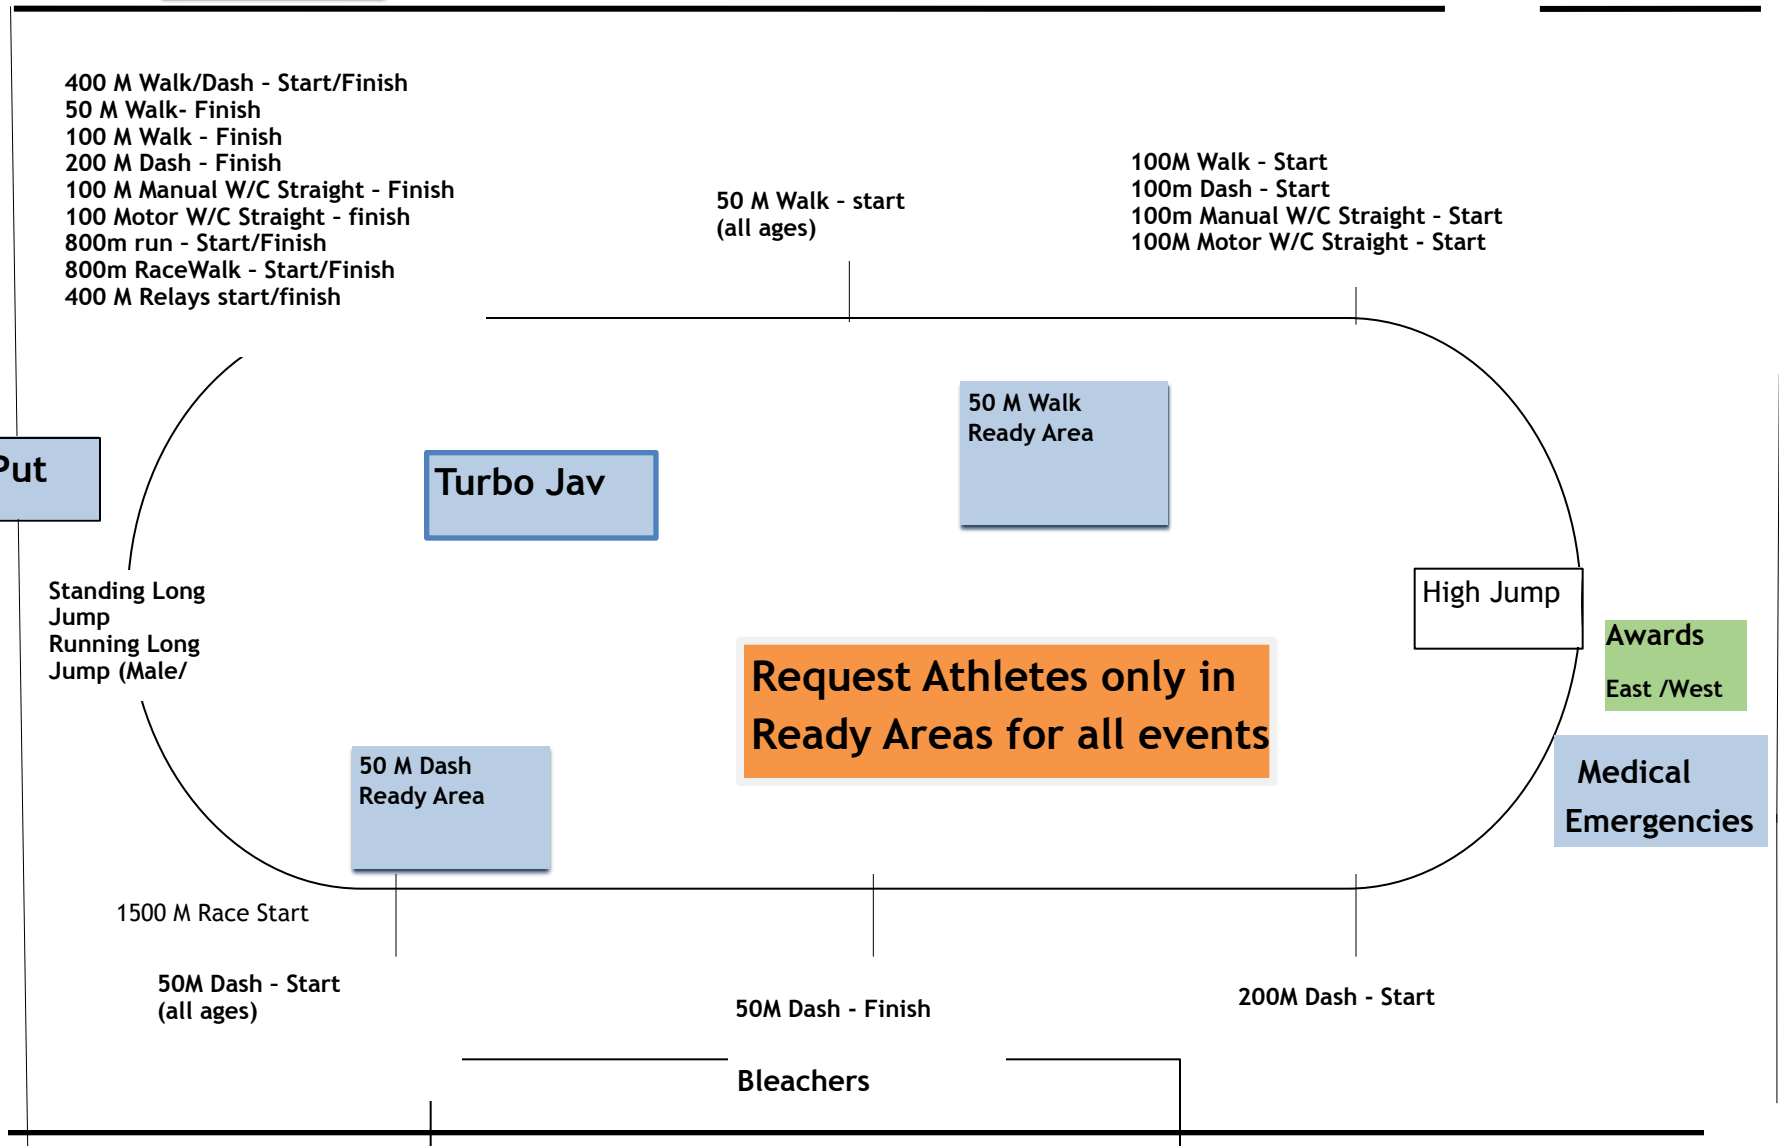

Indianola Middle School Track

West

Vehicles will unload and park South of Middle School. A few spots available North of

South

Parking lot south of Middle School

Fun and Games

Softball throw for all ages Male/Female will be done on the soccer fields East of Track - Softball throw awards will be presented there , too

East

Gate