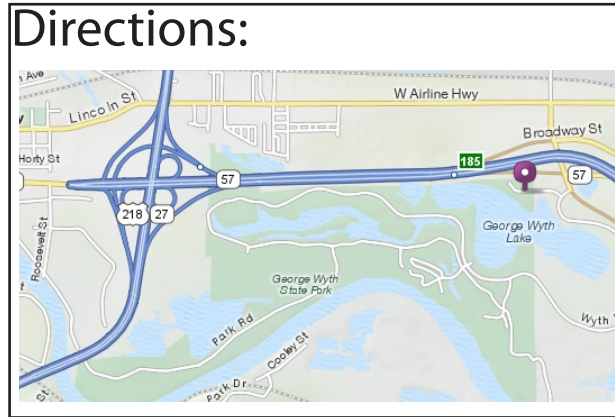

For more information, contact:
Lindsay Eastin
leastin@soiowa.org
(515) 986-5520 x108 or toll-free at (877) 267-0134

2012 Plunge Locations

- February 25 - Indianola
- March 24 - Cedar Rapids
- March 24 - Iowa City
- March 31 - Council Bluffs
- April 14 - Waterloo/Cedar Falls
- April 28 - NW Iowa
- TBA - Davenport
- November 2-3 - Super Plunge
- November 3 - Des Moines
- November 3 - SE Iowa
- November 4 - Fort Dodge
- TBA - Siouxland
- November 17 - Dubuque